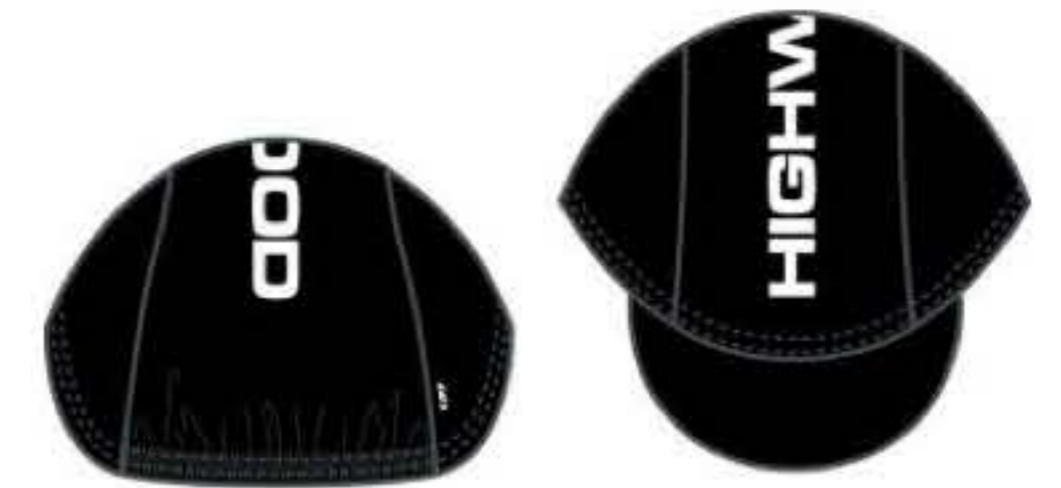

8M10068 Racer Cap
$25.00