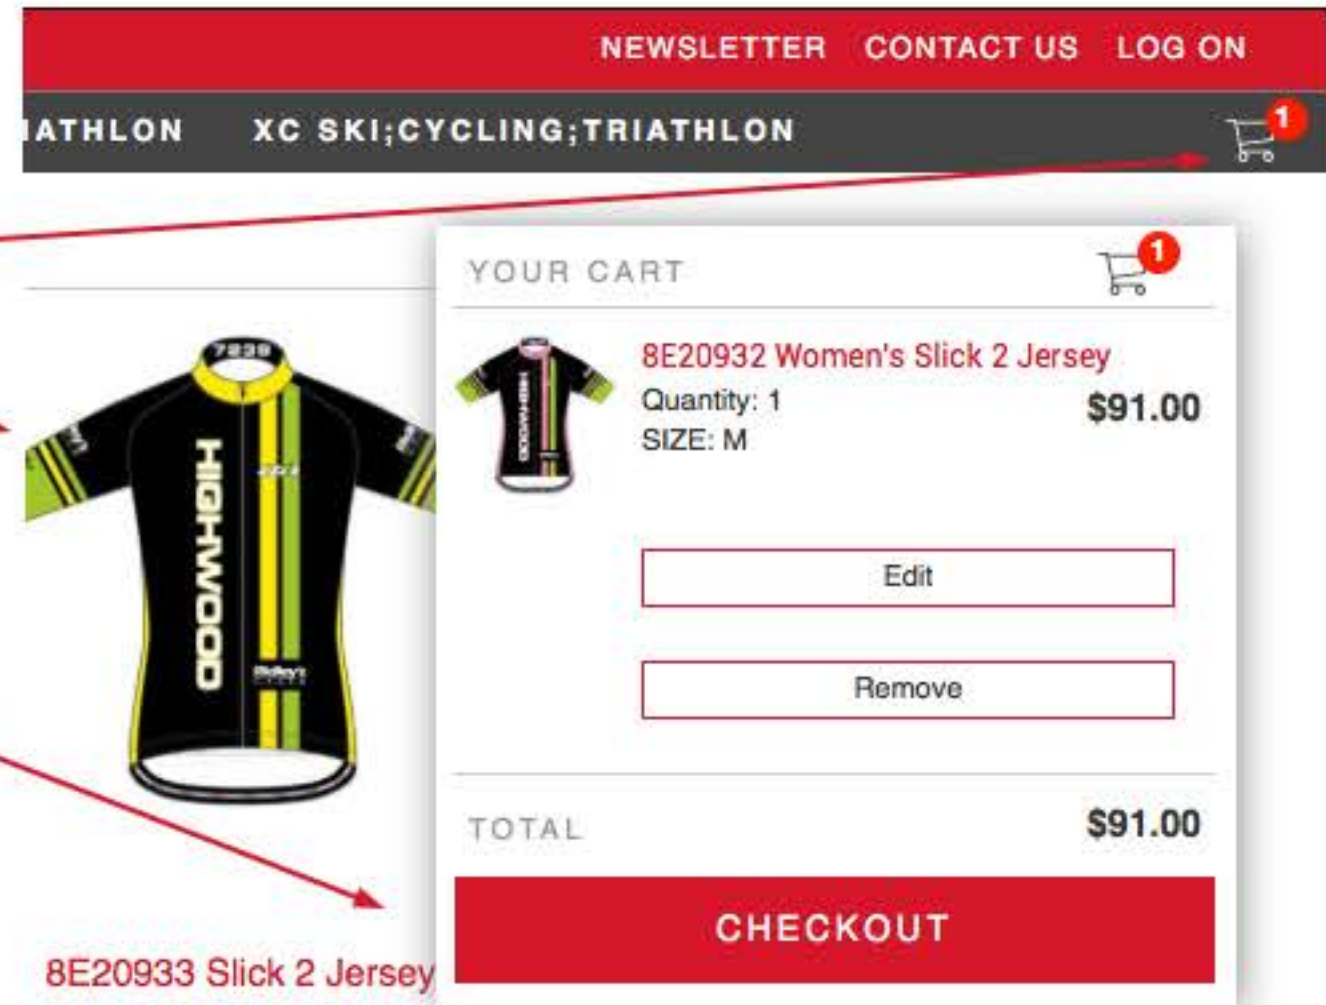

## How to log in on PPR

To finalize your first order on PPR you need to create an account.

Step 1: Select your items.

Step 2: Click "CHECKOUT"

### Sign In

Keep Me Logged In

[Forgot Password](#)